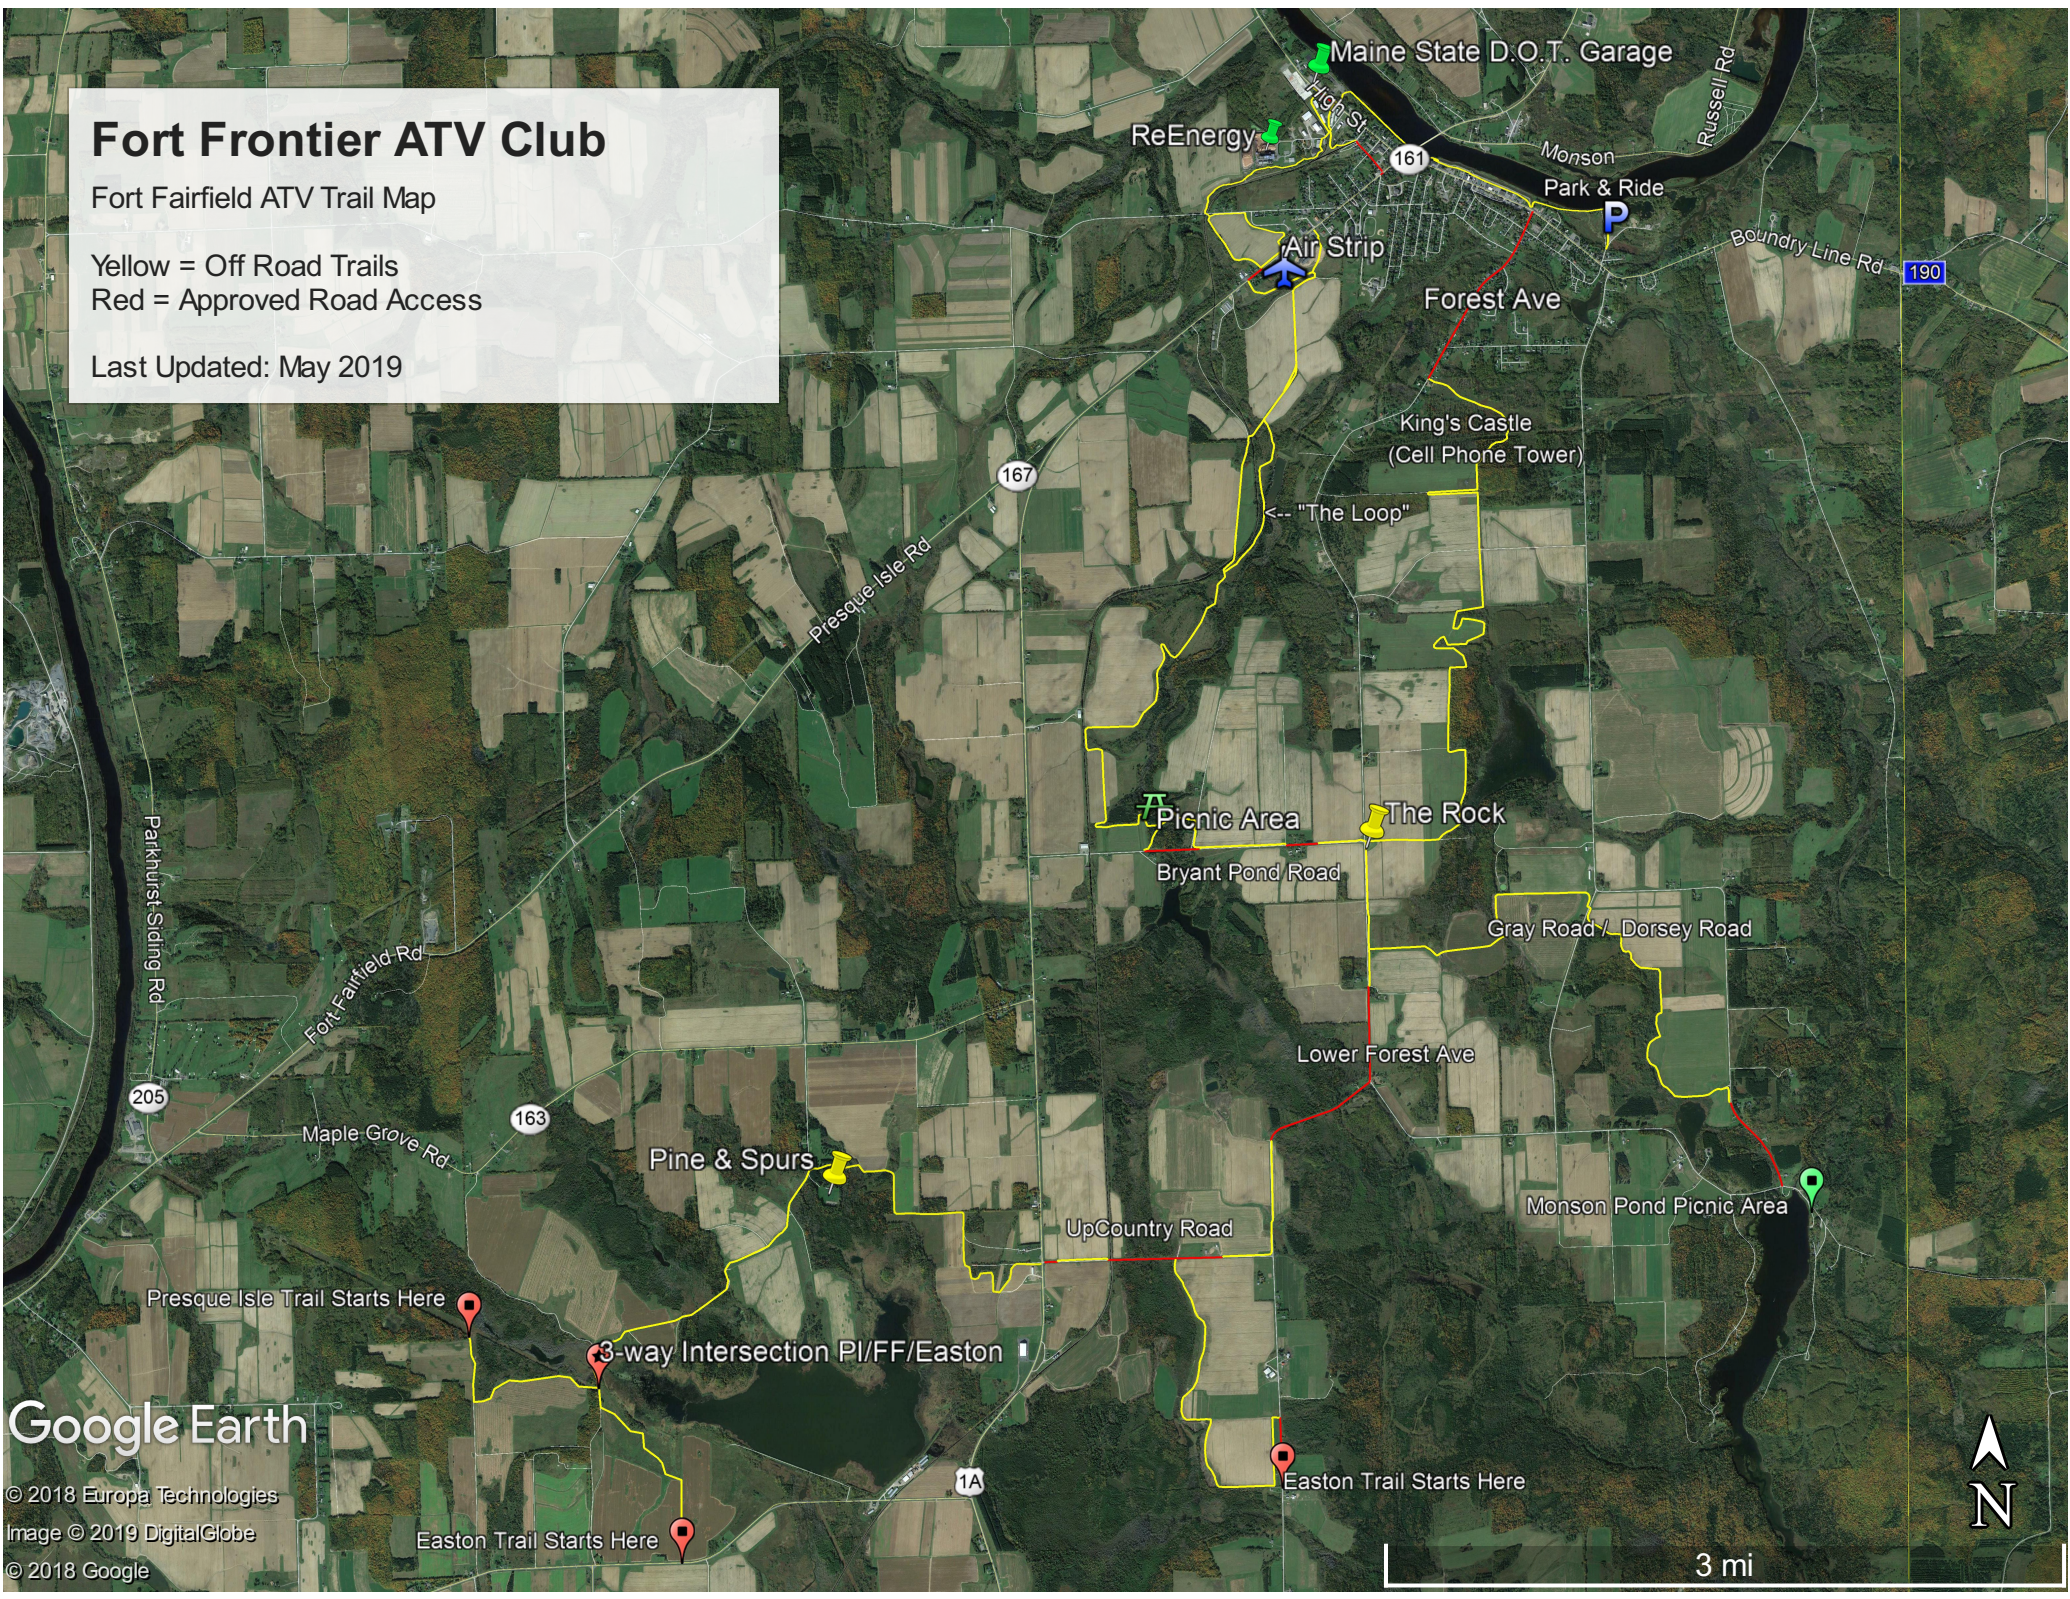

# Fort Frontier ATV Club

Fort Fairfield ATV Trail Map

Yellow = Off Road Trails  
Red = Approved Road Access

Last Updated: May 2019

Google Earth

© 2018 Europa Technologies  
Image © 2019 DigitalGlobe  
© 2018 Google

3 mi